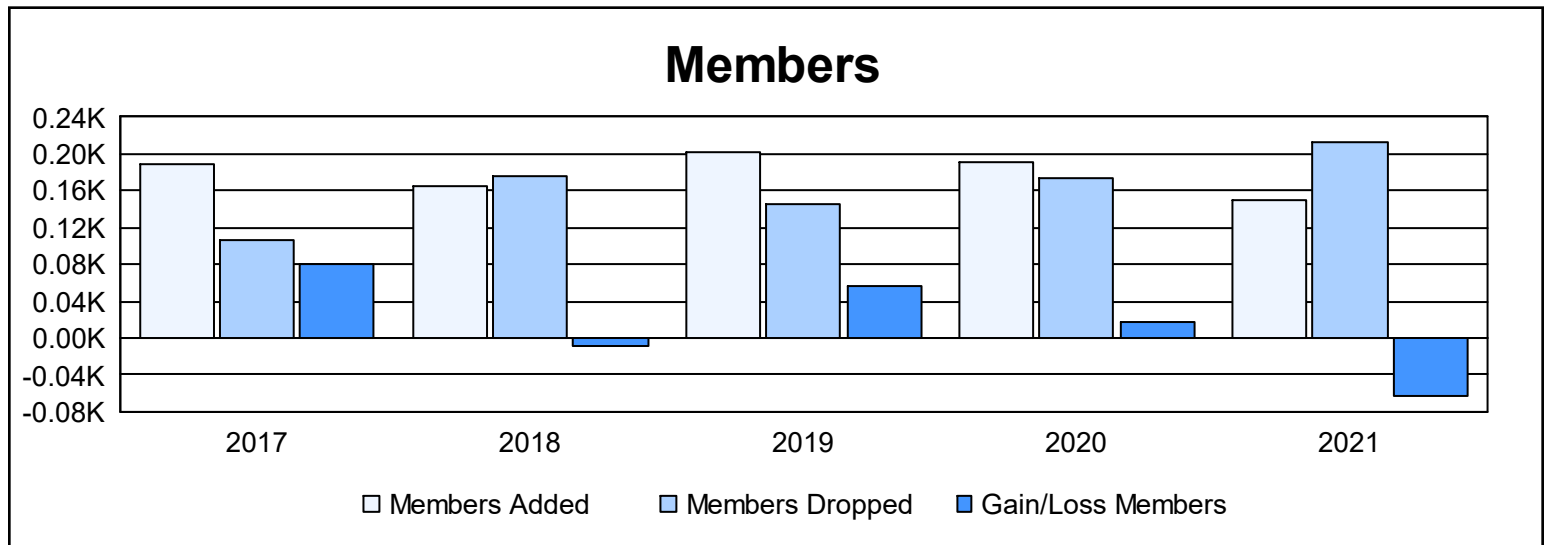

Year	New Clubs	Dropped Clubs	Gain/ Loss Clubs	New Members	Charter Members	Reinstate Members	Transfer Members	Total Member Added	Total Members Dropped	Gain/ Loss Members
2016-2017	1	0	1	146	30	10	2	188	107	81
2017-2018	2	0	2	82	73	9	2	166	175	-9
2018-2019	1	0	1	111	79	8	4	202	146	56
2019-2020	2	0	2	111	65	13	2	191	173	18
2020-2021	1	0	1	89	40	13	7	149	212	-63
<b>Average</b>	<b>1</b>	<b>0</b>	<b>1</b>	<b>108</b>	<b>57</b>	<b>11</b>	<b>3</b>	<b>179</b>	<b>163</b>	<b>17</b>

### Membership Composition June 2021 Cumulative