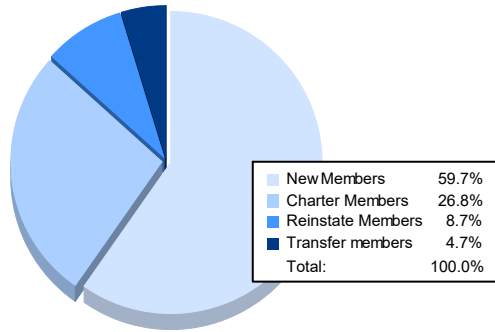

Year	New Clubs	Dropped Clubs	Gain/ Loss Clubs	New Members	Charter Members	Reinstate Members	Transfer Members	Total Member Added	Total Members Dropped	Gain/ Loss Members
2016-2017	1	0	1	146	30	10	2	188	107	81
2017-2018	2	0	2	82	73	9	2	166	175	-9
2018-2019	1	0	1	111	79	8	4	202	146	56
2019-2020	2	0	2	111	65	13	2	191	173	18
2020-2021	1	0	1	89	40	13	7	149	212	-63
<b>Average</b>	<b>1</b>	<b>0</b>	<b>1</b>	<b>108</b>	<b>57</b>	<b>11</b>	<b>3</b>	<b>179</b>	<b>163</b>	<b>17</b>

### Membership Composition June 2021 Cumulative