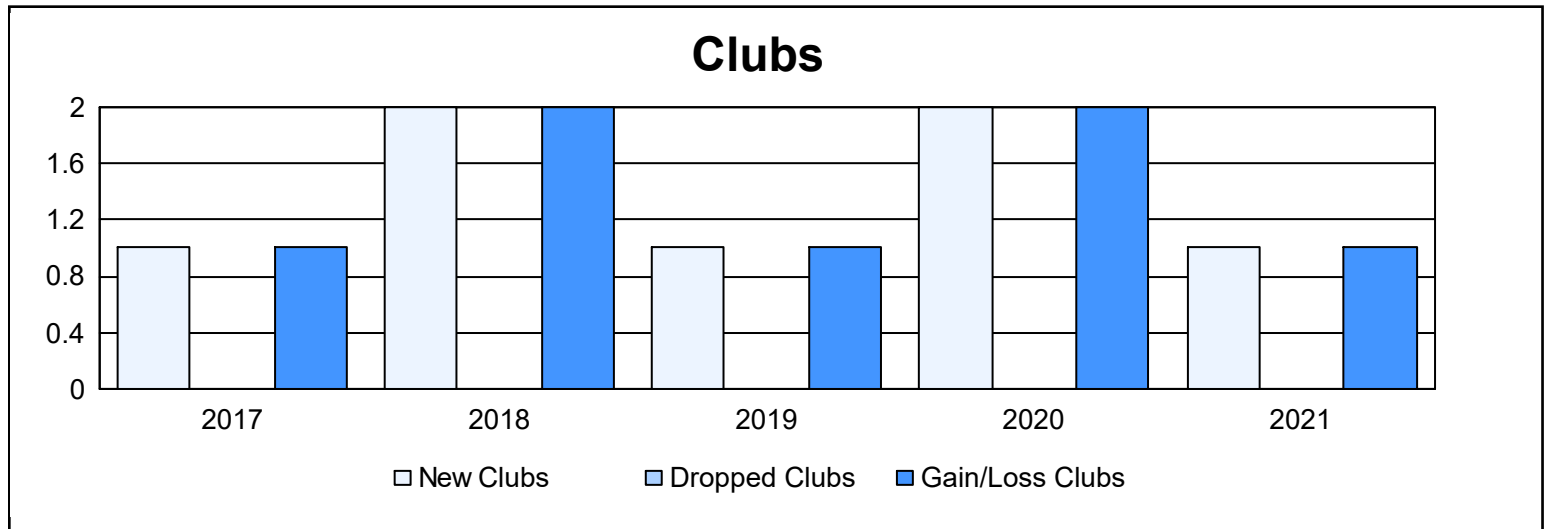

Year	New Clubs	Dropped Clubs	Gain/ Loss Clubs	New Members	Charter Members	Reinstate Members	Transfer Members	Total Member Added	Total Members Dropped	Gain/ Loss Members
2016-2017	1	0	1	146	30	10	2	188	107	81
2017-2018	2	0	2	82	73	9	2	166	175	-9
2018-2019	1	0	1	111	79	8	4	202	146	56
2019-2020	2	0	2	111	65	13	2	191	173	18
2020-2021	1	0	1	89	40	13	7	149	212	-63
<b>Average</b>	<b>1</b>	<b>0</b>	<b>1</b>	<b>108</b>	<b>57</b>	<b>11</b>	<b>3</b>	<b>179</b>	<b>163</b>	<b>17</b>

### Membership Composition June 2021 Cumulative